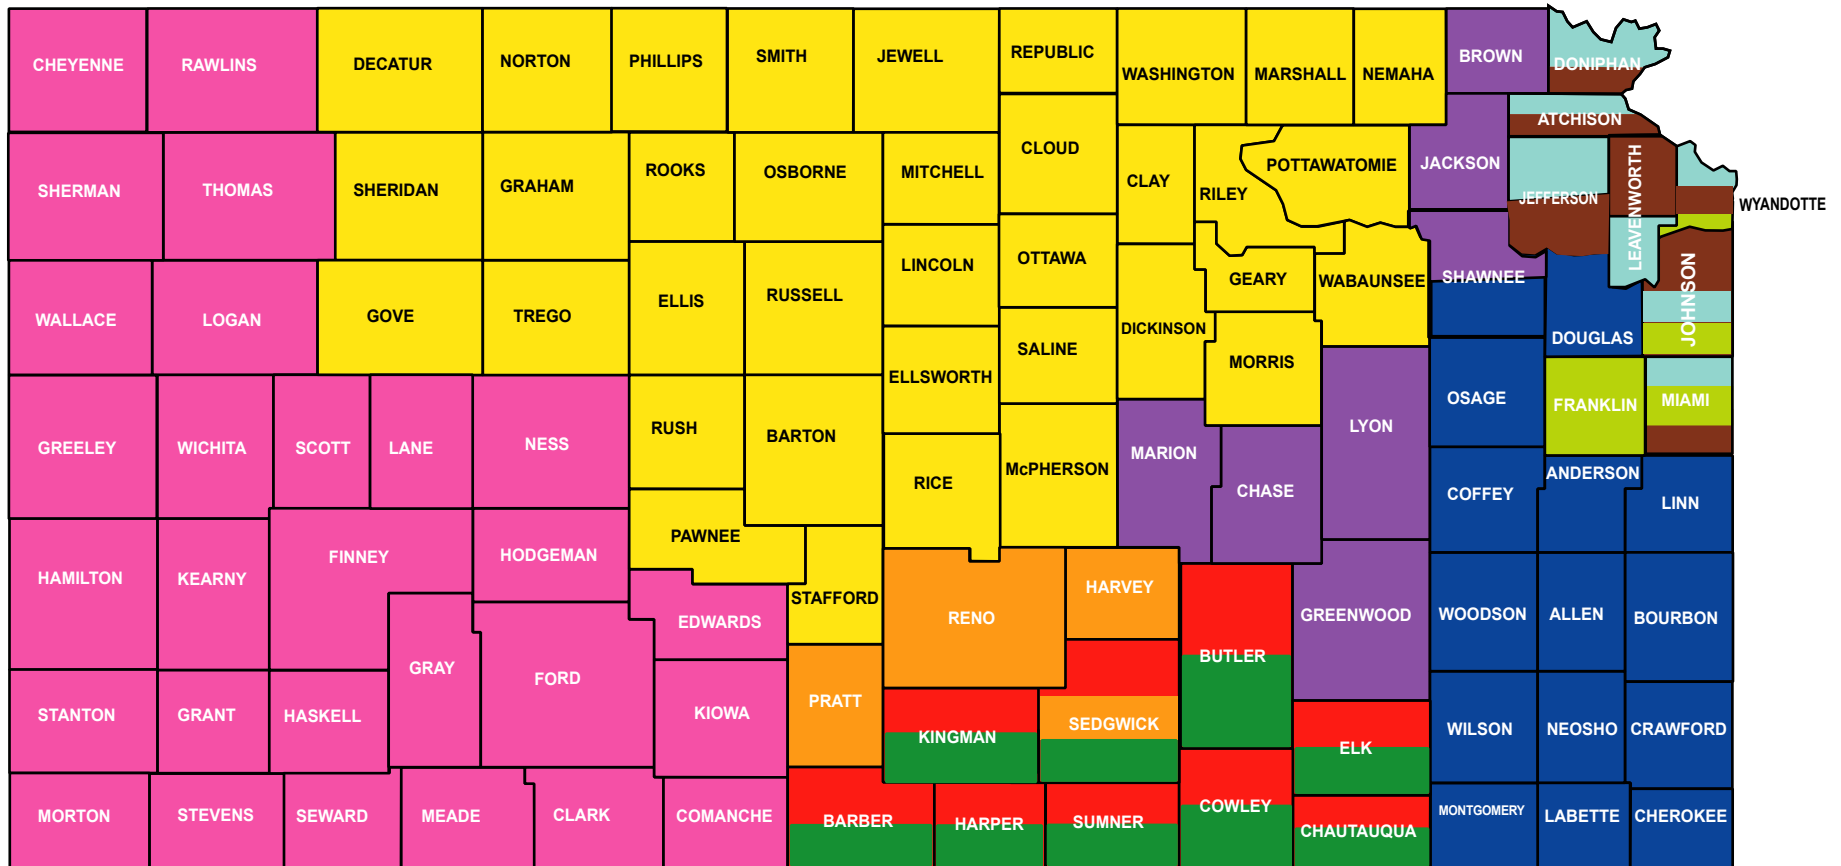

# ADMINISTRATIVE LAW JUDGE DISTRICTS

## ● Roth

Allen, Anderson, Bourbon, Cherokee, Coffey, Crawford, Douglas, Labette, Linn, Montgomery, Neosho, Osage, Shawnee (2/5), Wilson, Woodson

## ● Moore

Barton, Clay, Cloud, Decatur, Dickinson, Ellis, Ellsworth, Geary, Gove, Graham, Jewell, Lincoln, Marshall, McPherson, Mitchell, Morris, Nemaha, Norton, Osborne, Ottawa, Pawnee, Phillips, Pottawatomie, Republic, Rice, Riley, Rooks, Rush, Russell, Saline, Sheridan, Smith, Stafford, Trego, Wabaunsee, Washington

## ● Fuller

Cheyenne, Clark, Comanche, Edwards, Finney, Ford, Grant, Gray, Greeley, Hamilton, Haskell, Hodgeman, Kearny, Kiowa, Lane, Logan, Meade, Morton, Ness, Rawlins, Scott, Seward, Sherman, Stanton, Stevens, Thomas, Wallace, Wichita