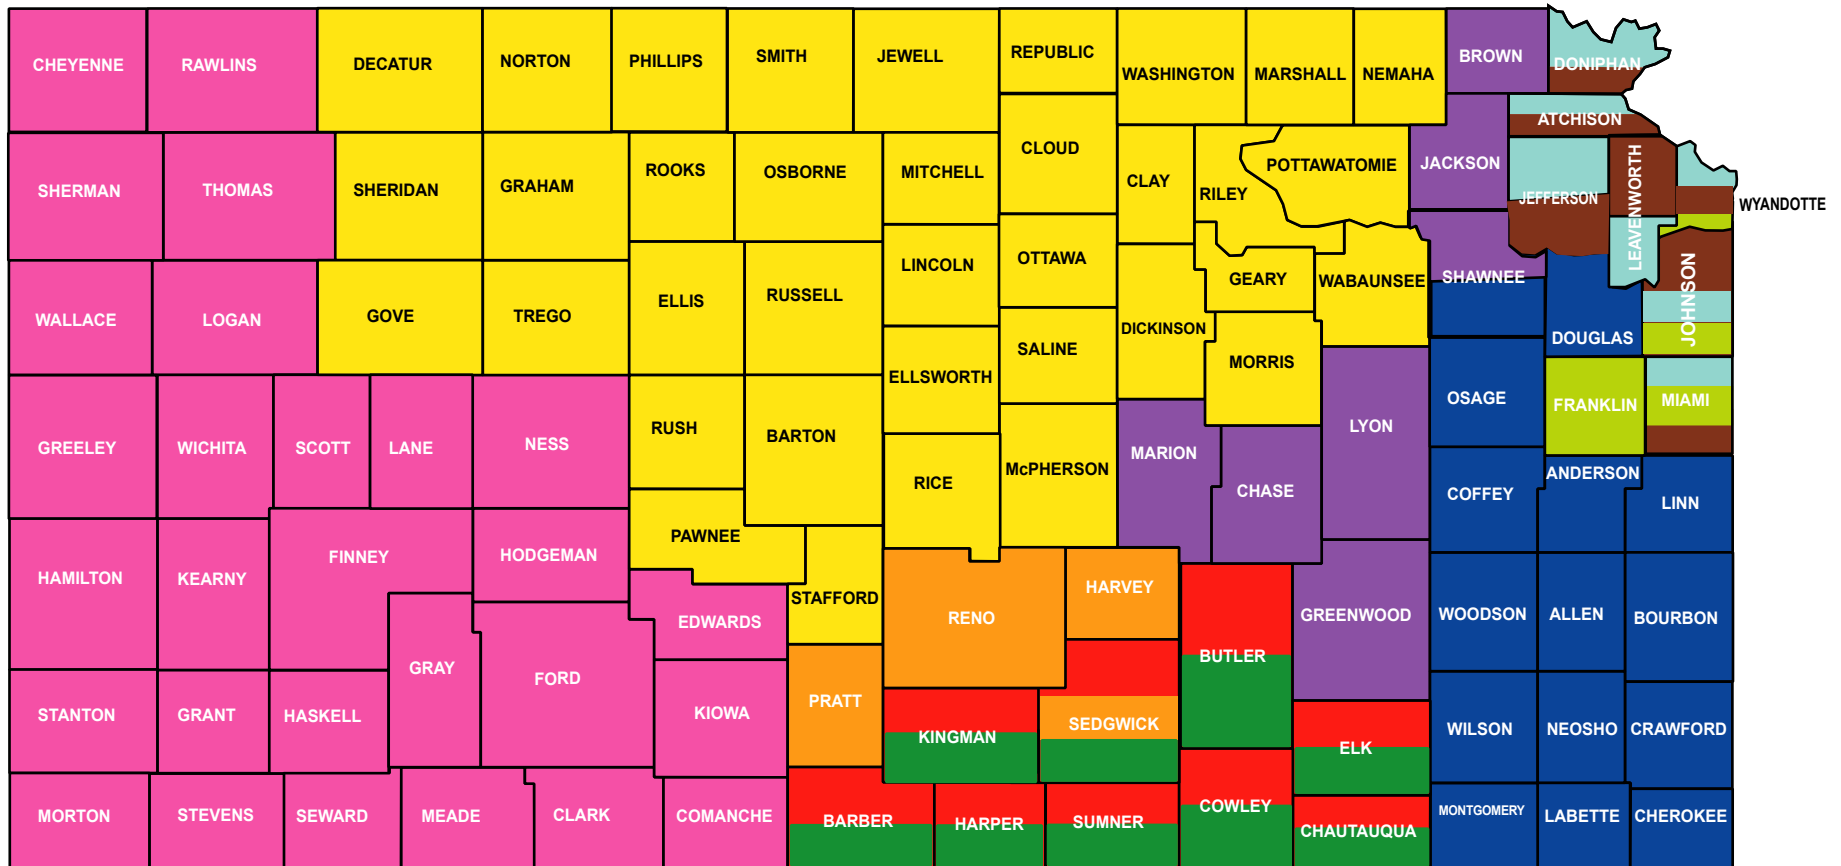

# ADMINISTRATIVE LAW JUDGE DISTRICTS

## ● Brown

Allen, Anderson, Bourbon, Cherokee, Coffey, Crawford, Douglas, Labette, Linn, Montgomery, Neosho, Osage, Shawnee (2/5), Wilson, Woodson

## ● Moore

Barton, Clay, Cloud, Decatur, Dickinson, Ellis, Ellsworth, Geary, Gove, Graham, Jewell, Lincoln, Marshall, McPherson, Mitchell, Morris, Nemaha, Norton, Osborne, Ottawa, Pawnee, Phillips, Pottawatomie, Republic, Rice, Riley, Rooks, Rush, Russell, Saline, Sheridan, Smith, Stafford, Trego, Wabaunsee, Washington

## ● Gurney

Cheyenne, Clark, Comanche, Edwards, Finney, Ford, Grant, Gray, Greeley, Hamilton, Haskell, Hodgeman, Kearny, Kiowa, Lane, Logan, Meade, Morton, Ness, Rawlins, Scott, Seward, Sherman, Stanton, Stevens, Thomas, Wallace, Wichita