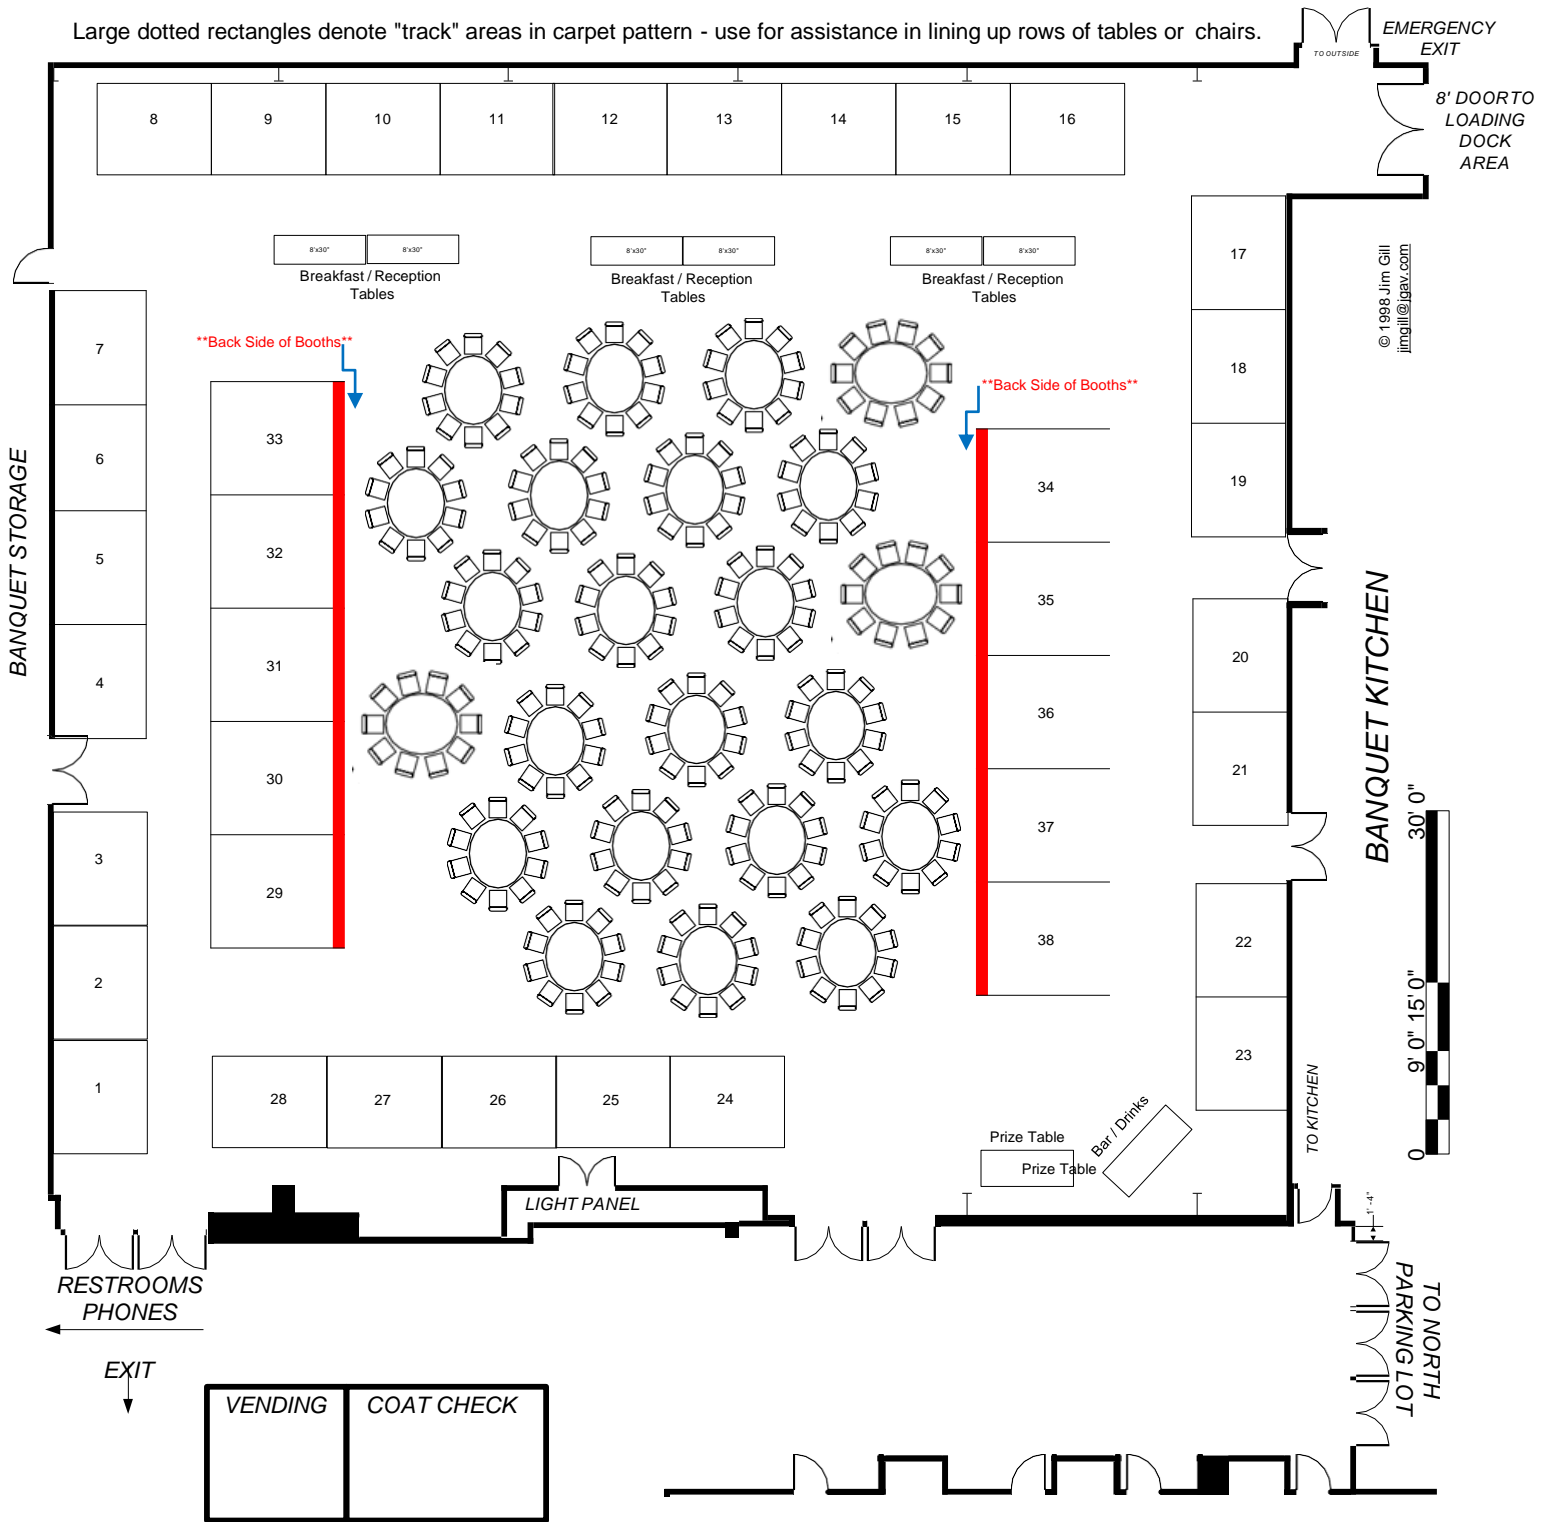

Large dotted rectangles denote "track" areas in carpet pattern - use for assistance in lining up rows of tables or chairs.

MANER CONFERENCE CENTER
SUNFLOWER ROOM
 Hotel Topeka at City Center and Convention Center
 1717 SW Topeka Blvd.
 Topeka, Kansas 66612
 Tel. (785) 431-7200 Fax (785) 232-8379